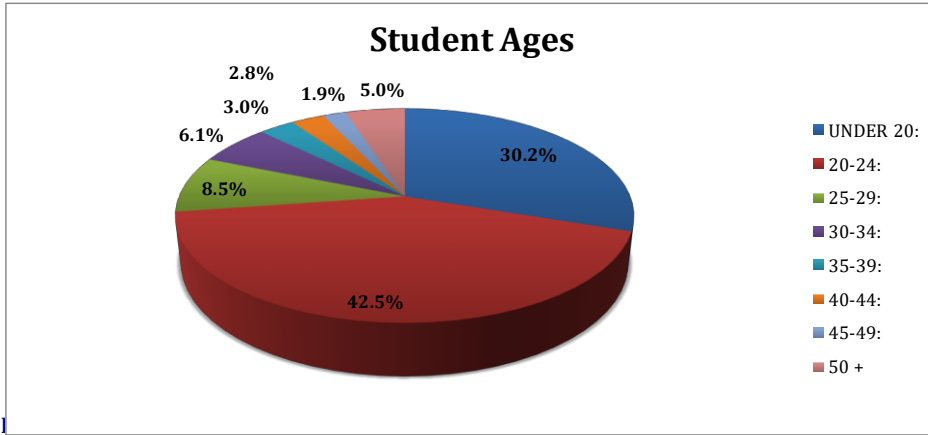

SEMINOLE STATE COLLEGE

Institutional Statistics - FINAL

SPRING 2019

I. STUDENT CLASSIFICATION BY GENDER

	MALES	FEMALES	TOTAL	%
First Time Freshmen	14	33	47	3%
First-Time, Full-Time Cohort	8	10	18	1%
Freshmen	120	248	368	26%
Sophomores	222	502	724	50%
Special Students	130	220	350	24%
TOTAL	472	970	1442	100%

9/17/2019 Institutional Stat Report/MIS

II. STUDENT AGES

	TOTAL	%
UNDER 20:	435	30.2%
20-24:	613	42.5%
25-29:	123	8.5%
30-34:	88	6.1%
35-39:	43	3.0%
40-44:	40	2.8%
45-49:	28	1.9%
50 +	72	5.0%
TOTAL	1442	100%

AVERAGE AGE: 25.0

9/17/2019 Institutional Stat Report/MIS

Day/Night	Total Duplicated	CrHrs.	%
DAY:	4498	11,493	79%
NIGHT:	140	404	2%
ONLINE:	1080	3,196	19%
TOTAL	5718	15,093	100%

9/17/2019 Institutional Stat Report/MIS